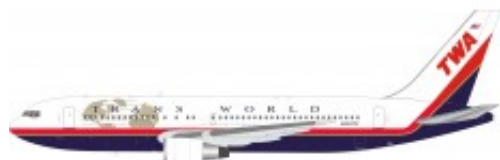

Inflight 200 TWA Boeing 767-200 N603TW 1:200

Brand: Inflight 200
Product Code: IF762TW0222
Availability: Pre-Order

Price: \$98.00

Specification

| Information | |
|---------------------|--------------|
| Aircraft | B767 |
| Airline | TWA |
| Brand | Inflight 200 |
| Material | Di-Cast |
| Registration Number | N603TW |
| Scale | 1:200 |