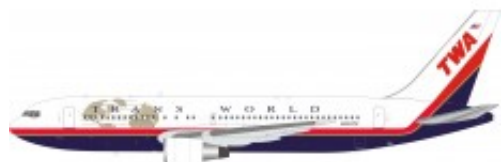

Inflight 200 TWA Boeing 767-200 N603TW 1:200

Brand: Inflight 200
Product Code: IF762TW0222
Availability: Pre-Order

Price: \$98.00

Specification

Information	
Aircraft	B767
Airline	TWA
Brand	Inflight 200
Material	Di-Cast
Registration Number	N603TW
Scale	1:200