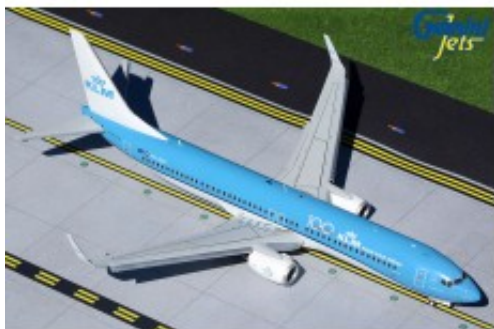

# GeminiJets KLM B737-900 PH-BXP Flap Extended 1:200

**Brand:** GeminiJets  
**Product Code:** G2KLM924  
**Availability:** 1

**Price: \$79.00**

## Specification

Information	
Aircraft	B737
Airline	KLM
Brand	GeminiJets
Material	Di-cast
Registration Number	PH-BXP
Scale	1:200