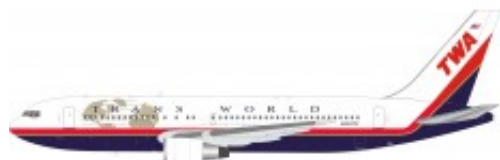

# Inflight 200 TWA Boeing 767-200 N603TW 1:200

**Brand:** Inflight 200  
**Product Code:** IF762TW0222  
**Availability:** Pre-Order

**Price: \$98.00**

## Specification

Information	
Aircraft	B767
Airline	TWA
Brand	Inflight 200
Material	Di-Cast
Registration Number	N603TW
Scale	1:200