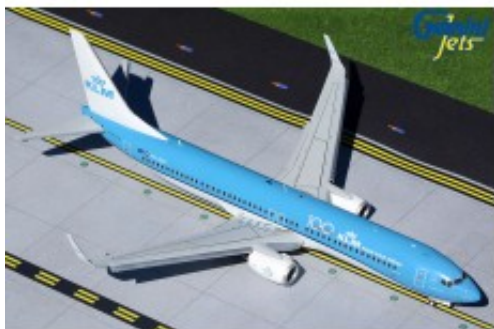

# GeminiJets KLM B737-900 PH-BXP Flap Extended 1:200

**Brand:** GeminiJets  
**Product Code:** G2KLM924  
**Availability:** 1

**Price:** \$79.00

## Specification

Information	
Aircraft	B737
Airline	KLM
Brand	GeminiJets
Material	Di-cast
Registration Number	PH-BXP
Scale	1:200