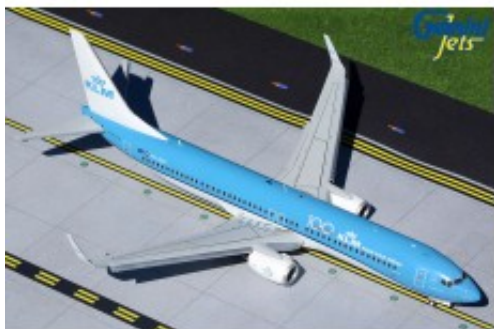

GeminiJets KLM B737-900 PH-BXP Flap Extended 1:200

Brand: GeminiJets
Product Code: G2KLM924
Availability: 1

Price: \$79.00

Specification

| Information | |
|---------------------|------------|
| Aircraft | B737 |
| Airline | KLM |
| Brand | GeminiJets |
| Material | Di-cast |
| Registration Number | PH-BXP |
| Scale | 1:200 |